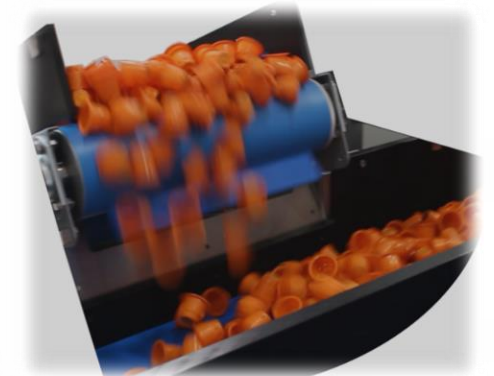

Bags forming, filling and closing lines