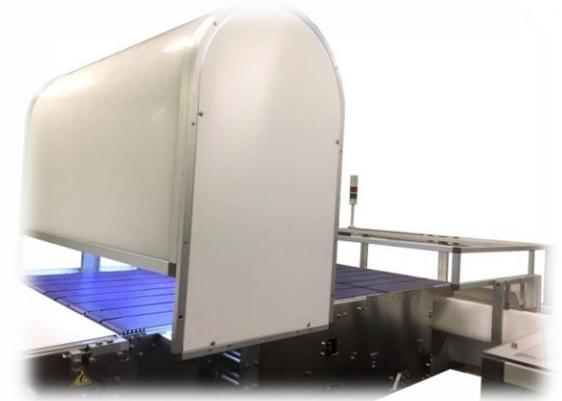

Quality controls

CQ-B

CO2015