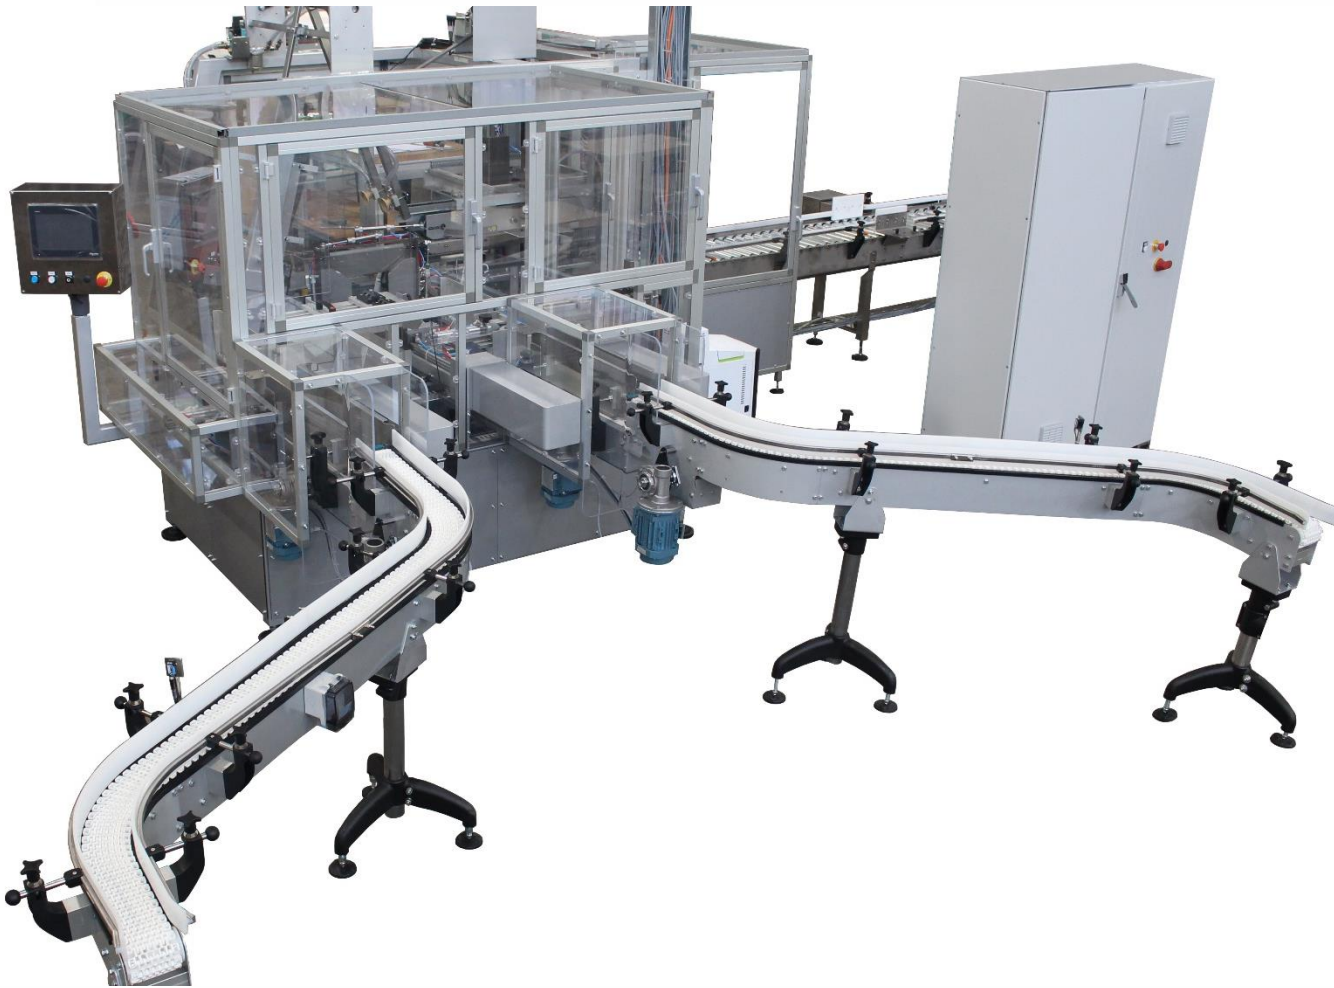

www.grandi.it

📍 Via Enea Stefani, 9/E
40138 Bologna - Italy

☎ tel. +39 051 53 53 10
✉ sales@grandi.it

Follow us on
LinkedIn